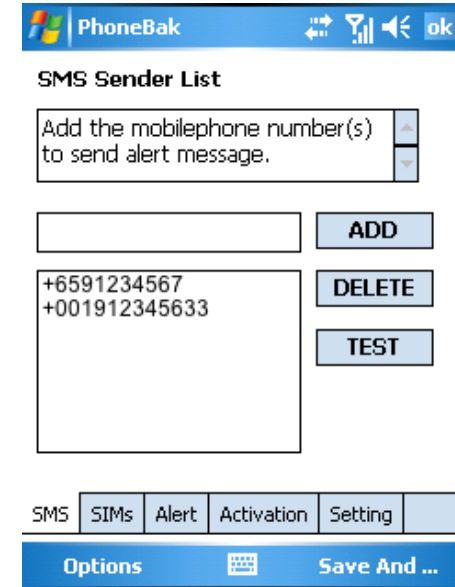

Install the software and the programme works covertly in the device by automatically checking on the Subscriber Identity Module (SIM) card, all without the knowledge of the unauthorized user!

If the SIM card is not authorised by the user PhoneBAK will send out two SMS texts (local and/or overseas) using the thief's SIM card to the pre-defined mobilephone numbers. The SMS will include a customisable message, IMEI, IMSI\*, Area Code and Cell ID\*.

No subscriptions or annual fees.

[info.exacttrak.com](http://info.exacttrak.com)

**Data Protection:** Additional features to perform a 'Hard Reset' to remove all files back to factory default and removal of all files on external storage card to protect confidential information.

**Multi SIM Cards:** Up to 100 authorized SIM cards can be supported. Password protection to ensure no unauthorized access to the software.

**Auto Start Up:** PhoneBAK autoruns every time the PDA phone is powered up.

**Low Memory Resource** PhoneBAK will automatically shut down once SIM card is authorized. **Supported Language** English.