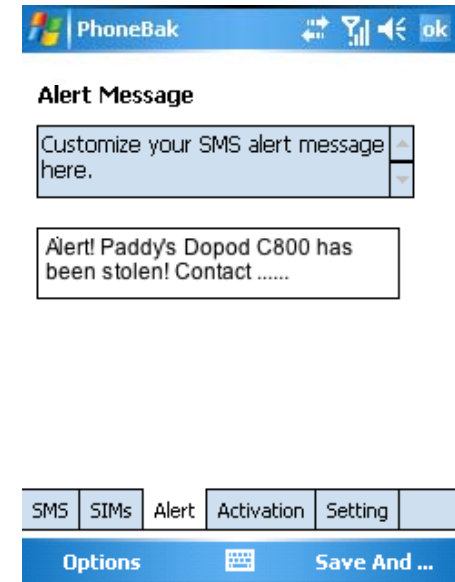

Low Memory Resource PhoneBAK will automatically shut down once SIM card is authorized. **Supported Language** English.