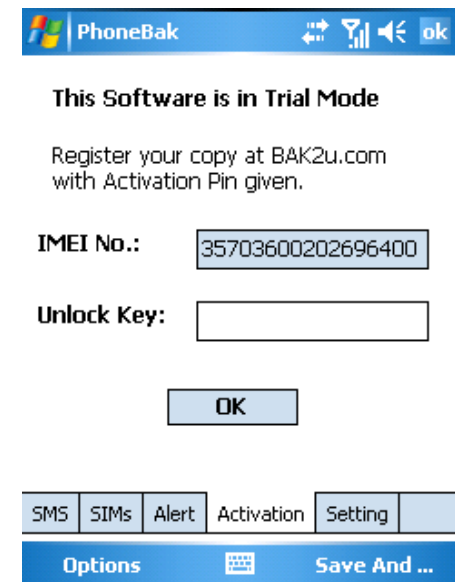

Low Memory Resource PhoneBAK will automatically shut down once SIM card is authorized. **Supported Language** English.